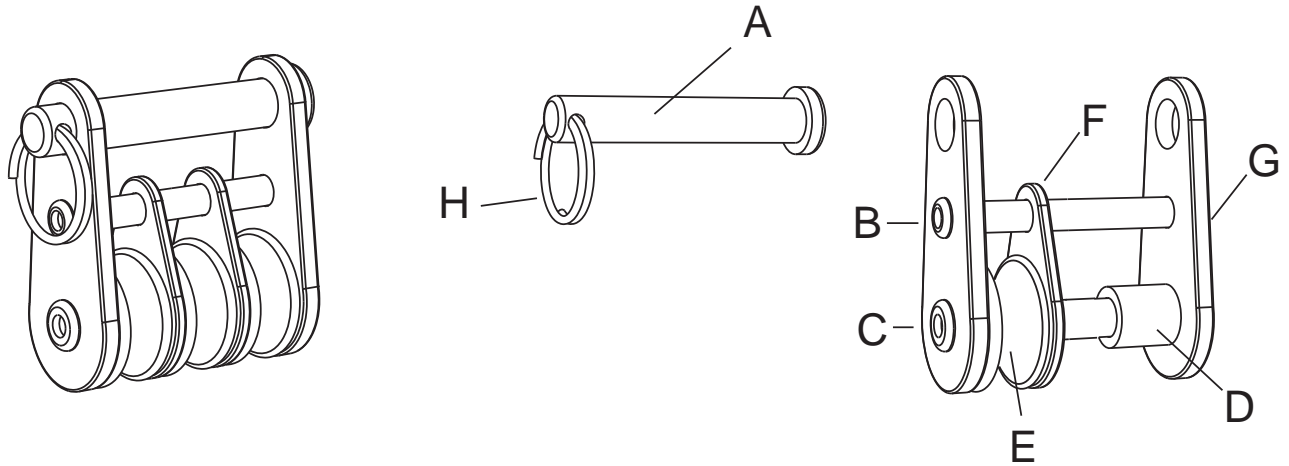

Tack Pulley with Clevis Pin and Split Ring

- All parts in #316 stainless steel.

www.ezzy-shop.de