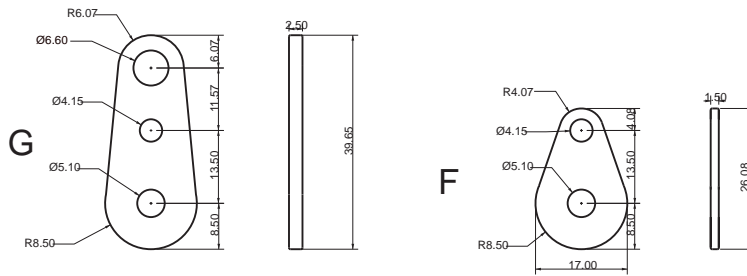

Tack Pulley with Clevis Pin and Split Ring

- All parts in #316 stainless steel.

www.ezzy-shop.de